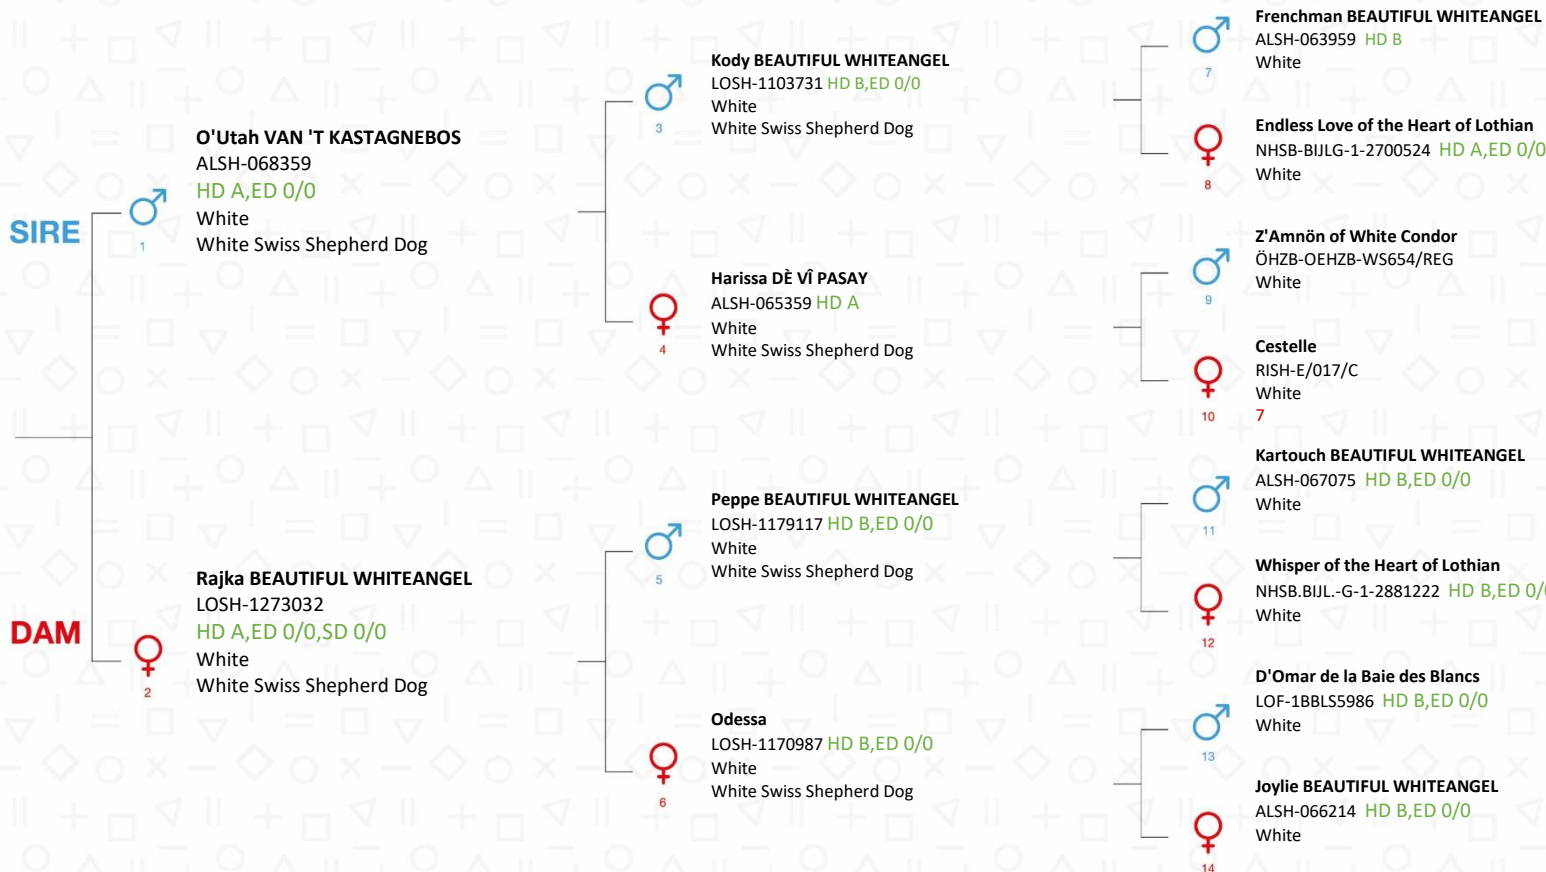

Ukita VAN HET SVENHOF
LOSH : 01329759

Breed: White Swiss Shepherd Dog
 Microchip: 945000002415027
 Color: White
 Sex: Female
 Date of birth: 22/05/2021
 Breeder(s): Hoérée S.-Vancompennolle V., Vancompennolle Veronique, Hoérée Sven

Owner(s)

Hoérée Sven 28 Moerstraat, 9800 DEINZE, Belgium

Vancompennolle Veronique 28 Moerstraat, 9800 DEINZE, Belgium

Nature of tail at birth

FULL

Health test(s) of the dog

Certified as accurate on 22/07/2021